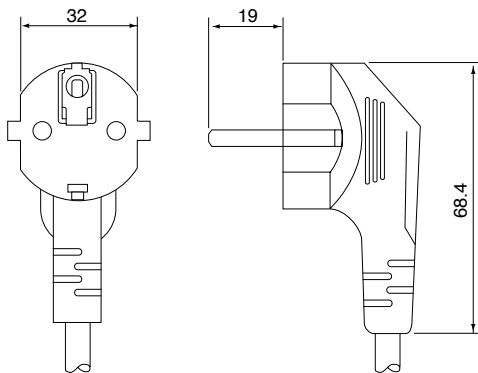

AUDIO

POWER CORD SETS

SECTION 6

- Multiple Configurations Available
- Any Cable Length Available (2 metres standard)
- Colour Options
- Competitive Prices
- Moulded Connectors To Cable

OUTLINE DRAWING

Style 02 - IEC Straight Socket

Style 04 - IEC Straight Plug

Style 07 - European Plug Right Angle

Style 09 - Telefunken (cassette) socket

Style 15 - UK Moulded Plug, Fused

Assembly

Cable:

- Bare stranded copper conductor
- Colour coded PVC insulation
- PVC Jacketed
- Rated Temperature: 70°C

ORDERING INFORMATION

DBC	PC	15	93	2M	3
Dubilier Connectors	Series Power Cord	1st Connector	2nd Connector	Length	Colour
		02= IEC Straight Socket	04= IEC Straight Plug	0.5M=0.5 Metres	3= Black
		07= European Plug RA	09= Telefunken (cassette) socket	1M= 1Metre etc	
		15= UK Moulded Plug Fused	93= Untermated Leads Stripped		