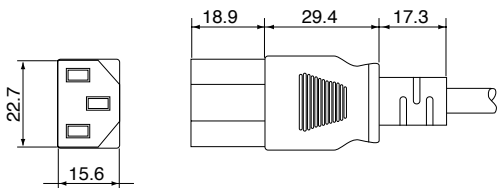

AUDIO

POWER CORD SETS

SECTION 6

- Multiple Configurations Available
- Any Cable Length Available (2 metres standard)
- Colour Options
- Competitive Prices
- Moulded Connectors To Cable

OUTLINE DRAWING

Style 02 - IEC Straight Socket

Style 04 - IEC Straight Plug

Style 07 - European Plug Right Angle

Style 09 - Telefunken (cassette) socket

Style 15 - UK Moulded Plug, Fused

Assembly

Cable:

- Bare stranded copper conductor
- Colour coded PVC insulation
- PVC Jacketed
- Rated Temperature: 70°C

ORDERING INFORMATION

DBC	PC	15	93	2M	3
Dubilier Connectors	Series Power Cord	1st Connector	2nd Connector	Length	Colour
		02= IEC Straight Socket	04= IEC Straight Plug	0.5M=0.5 Metres	3= Black
		07= European Plug RA	09= Telefunken (cassette) socket	1M= 1Metre etc	
		15= UK Moulded Plug Fused	93= Untermated Leads Stripped		