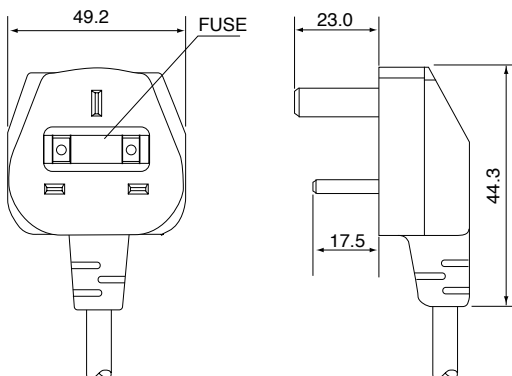

AUDIO

POWER CORD SETS

SECTION 6

- Multiple Configurations Available
- Any Cable Length Available (2 metres standard)
- Colour Options
- Competitive Prices
- Moulded Connectors To Cable

OUTLINE DRAWING

Style 02 - IEC Straight Socket

Style 04 - IEC Straight Plug

Style 07 - European Plug Right Angle

Style 09 - Telefunken (cassette) socket

Style 15 - UK Moulded Plug, Fused

Assembly

Cable:

- Bare stranded copper conductor
- Colour coded PVC insulation
- PVC Jacketed
- Rated Temperature: 70°C

ORDERING INFORMATION

DBC	PC	15	93	2M	3
Dubilier Connectors	Series Power Cord	1st Connector	2nd Connector	Length	Colour
		02= IEC Straight Socket	04= IEC Straight Plug	0.5M=0.5 Metres	3= Black
		07= European Plug RA	09= Telefunken (cassette) socket	1M= 1Metre etc	
		15= UK Moulded Plug Fused	93= Untermated Leads Stripped		