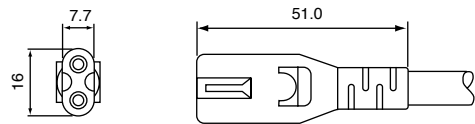

AUDIO

POWER CORD SETS

SECTION 6

- Multiple Configurations Available
- Any Cable Length Available (2 metres standard)
- Colour Options
- Competitive Prices
- Moulded Connectors To Cable

OUTLINE DRAWING

Style 02 - IEC Straight Socket

Style 04 - IEC Straight Plug

Style 07 - European Plug Right Angle

Style 09 - Telefunken (cassette) socket

Style 15 - UK Moulded Plug, Fused

Assembly

Cable:

- Bare stranded copper conductor
- Colour coded PVC insulation
- PVC Jacketed
- Rated Temperature: 70°C

ORDERING INFORMATION

DBC	PC	15	93	2M	3
Dubilier Connectors	Series Power Cord	1st Connector	2nd Connector	Length	Colour
		02= IEC Straight Socket	04= IEC Straight Plug	0.5M=0.5 Metres	3= Black
		07= European Plug RA	09= Telefunken (cassette) socket	1M= 1Metre etc	
		15= UK Moulded Plug Fused	93= Untermated Leads Stripped		