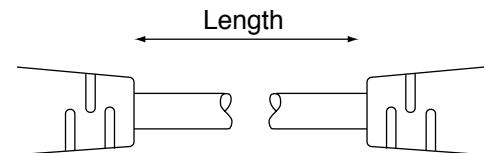

Style 04 - IEC Straight Plug

Style 07 - European Plug Right Angle

Style 09 - Telefunken (cassette) socket

Style 15 - UK Moulded Plug, Fused

Assembly

Cable:

- Bare stranded copper conductor
- Colour coded PVC insulation
- PVC Jacketed
- Rated Temperature: 70°C

ORDERING INFORMATION

DBC	PC	15	93	2M	3
Dubilier Connectors	Series Power Cord	1st Connector	2nd Connector	Length	Colour
		02= IEC Straight Socket	04= IEC Straight Plug	0.5M=0.5 Metres	3= Black
		07= European Plug RA	09= Telefunken (cassette) socket	1M= 1Metre etc	
		15= UK Moulded Plug Fused	93= Untermated Leads Stripped		