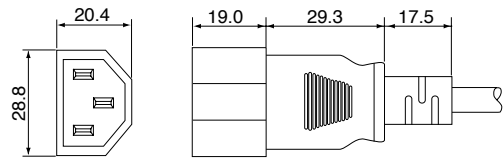

AUDIO

POWER CORD SETS

SECTION 6

- Multiple Configurations Available
- Any Cable Length Available (2 metres standard)
- Colour Options
- Competitive Prices
- Moulded Connectors To Cable

OUTLINE DRAWING

Style 02 - IEC Straight Socket

Style 04 - IEC Straight Plug

Style 07 - European Plug Right Angle

Style 09 - Telefunken (cassette) socket

Style 15 - UK Moulded Plug, Fused

Assembly

Cable:

- Bare stranded copper conductor
- Colour coded PVC insulation
- PVC Jacketed
- Rated Temperature: 70°C

ORDERING INFORMATION

DBC	PC	15	93	2M	3
Dubilier Connectors	Series Power Cord	1st Connector	2nd Connector	Length	Colour
		02= IEC Straight Socket	04= IEC Straight Plug	0.5M=0.5 Metres	3= Black
		07= European Plug RA	09= Telefunken (cassette) socket	1M= 1Metre etc	
		15= UK Moulded Plug Fused	93= Untermated Leads Stripped		